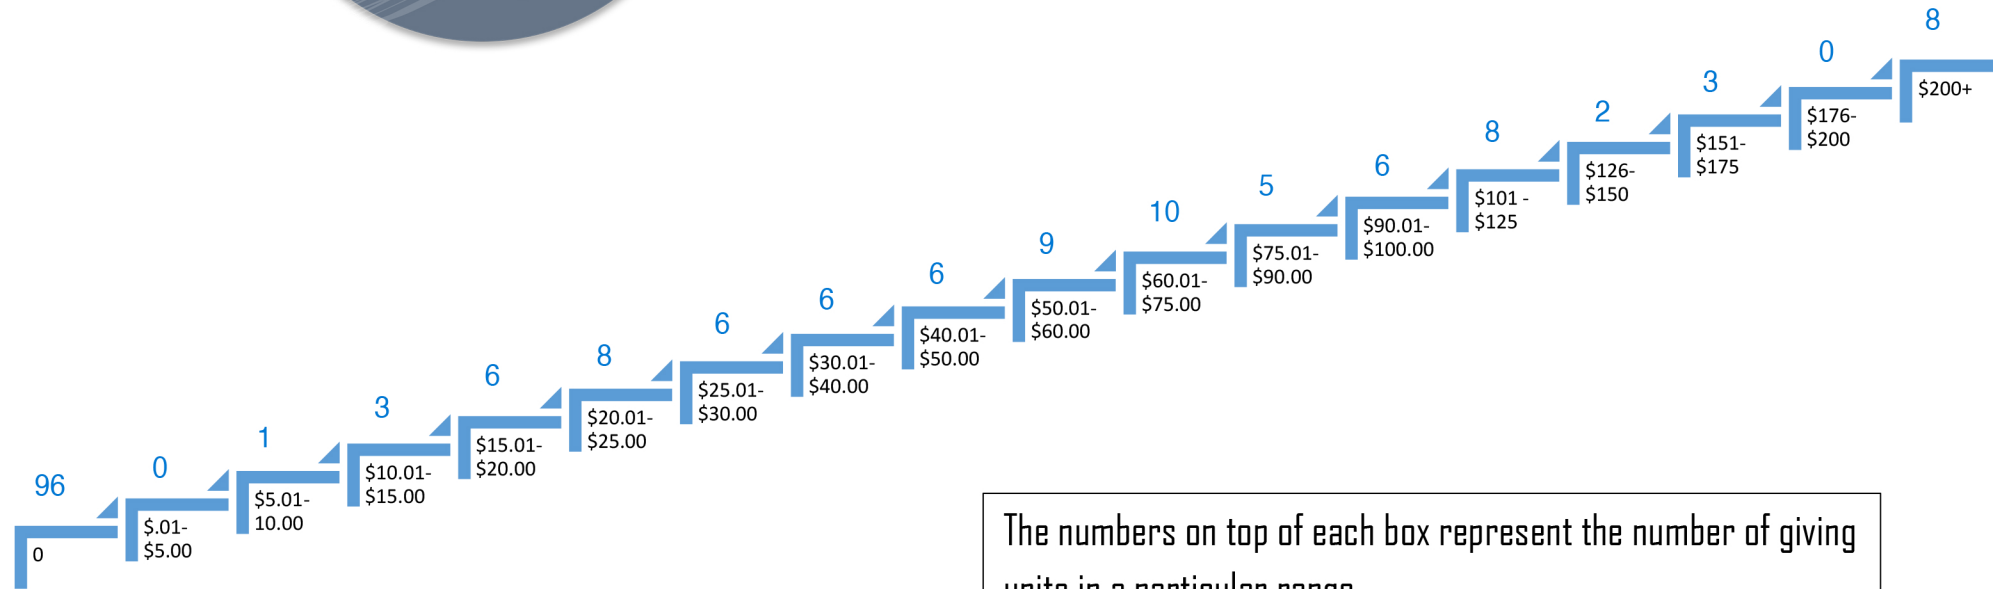

STEP CHART OF OUR CONGREGATIONAL GIFTS

The numbers on top of each box represent the number of giving units in a particular range.

The numbers underneath each box represent a range of weekly gifts. *

* Monthly, quarterly, annual and other gifts have been averaged to 52 weeks to accommodate this form.